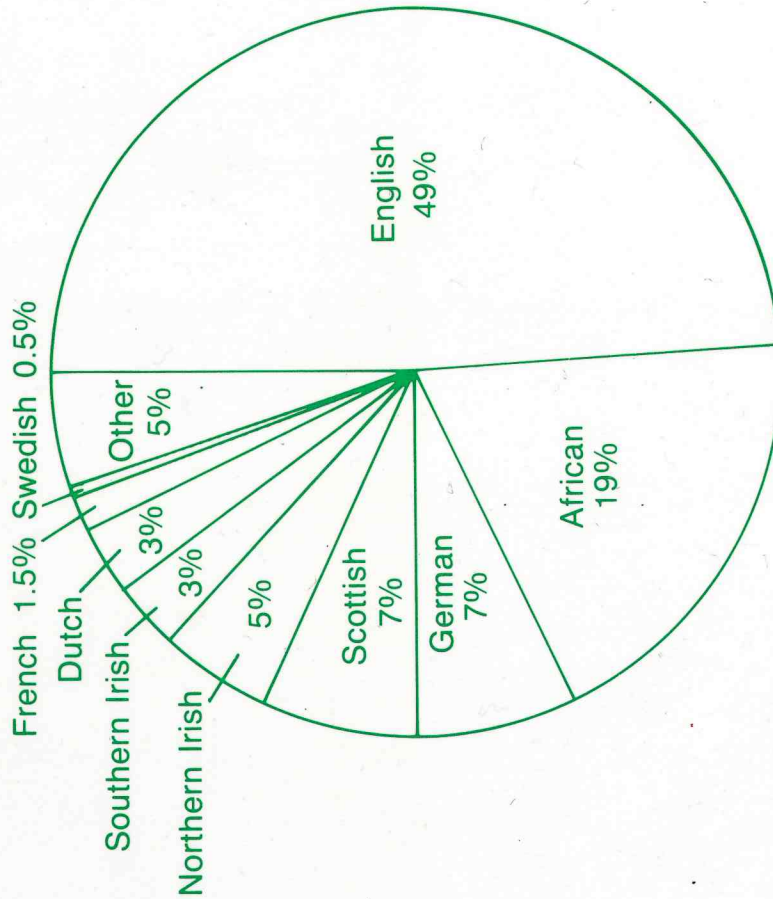

Origins, United States Population in 1790

Percentages

| Group | Population |
|----------------|------------------|
| English | 1,933,400 |
| African | 757,200 |
| German | 276,900 |
| Scottish | 260,300 |
| Northern Irish | 190,100 |
| Southern Irish | 115,900 |
| Dutch | 106,800 |
| French | 54,900 |
| Swedish | 21,100 |
| Other | 212,600 |
| TOTAL | 3,929,200 |